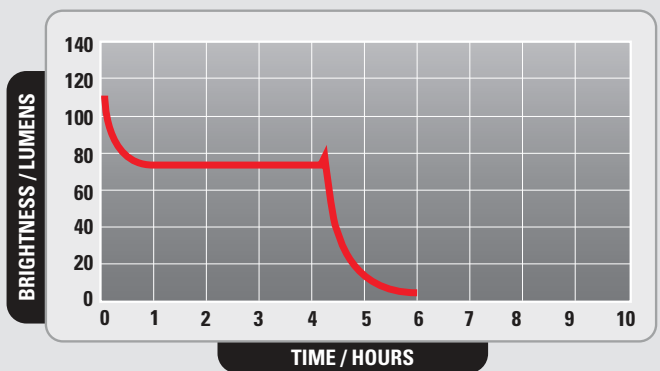

### SPECIFICATIONS

CL I, II, III DIV 2 GROUP A-D, F, G

<b>Brightness</b>	90 Lumens
<b>Burn Time</b>	4 hrs
<b>Distance</b>	500 ft / 152 m
<b>Lamp</b>	High intensity white LED
<b>Batteries</b>	1 Rechargeable Lithium-Ion
<b>Size</b>	4.6 x 1.4 x 1.4 in / 11.7 x 3.6 x 3.6 cm
<b>Weight</b>	3.6 oz / 102 g
<b>Waterproof</b>	10 ft / 3 m