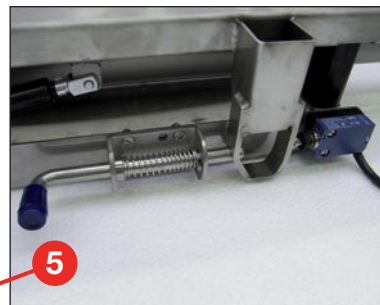

## Technical details

1  
The lamps are adjustable vertically and the mast is turnable in every direction.

4  
Two solid gas springs for light and easy folding/unfolding.

2  
Locking/unlocking of the mast in vertical position.