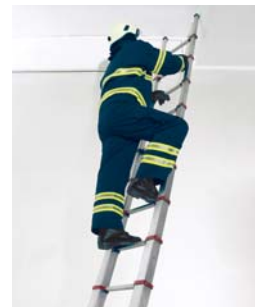

Approved
according to
EN 1147