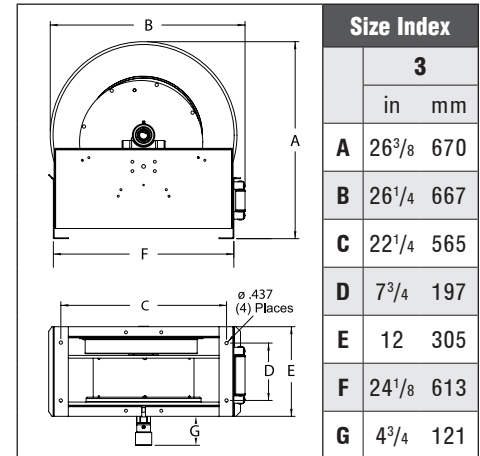

New Product Announcement | Series UR

DEF Dispensing Reels Series UR

Reelcraft introduces its DEF dispensing line of spring retractable hose reels. Designed to aide in the dispensing of Diesel Emissions Fluid (DEF) for late model diesel engines, these reels are an integral part in emerging DEF service stations in marinas, truck stops and garages.

Benefits

- **Corrosion Resistant** - Internal fluid path parts are made from 304L grade stainless steel and features Viton o-rings. Carbon steel parts receive a uniform polyester powder coat prior to assembly.
- **Integration** - We offer National Pipe Thread fittings as well as British Parallel to ensure that the reel will integrate with other components of your DEF system such as, nozzles, pumps and meters.

- Designed for dispensing DEF or Diesel Emissions Fluid (AUS32, Aqueous Urea Solution)
- Gasketed spring case
- Goodyear DEF dispensing hose and adjustable bumper included (on models with hose)
- Viton® o-rings
- 316 stainless shaft and Super Swivel®
- Reels constructed from industrial grade carbon steel or 304L stainless steel (optional)
- High quality stainless steel hose ferrules