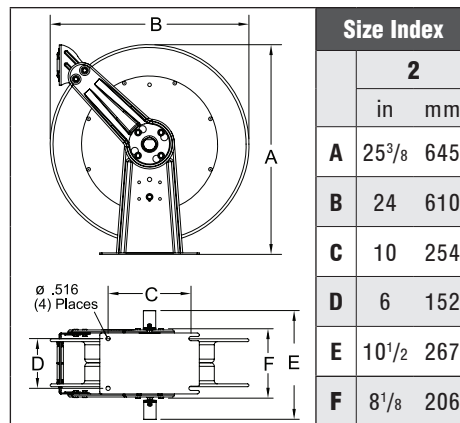

New Product Announcement | Series UR

DEF Dispensing Reels Series UR

Reelcraft introduces its DEF dispensing line of spring retractable hose reels. Designed to aide in the dispensing of Diesel Emissions Fluid (DEF) for late model diesel engines, these reels are an integral part in emerging DEF service stations in marinas, truck stops and garages.

Benefits

- **Corrosion Resistant** - Internal fluid path parts are made from 304L grade stainless steel and features Viton o-rings. Carbon steel parts receive a uniform polyester powder coat prior to assembly.
- **Integration** - We offer National Pipe Thread fittings as well as British Parallel to ensure that the reel will integrate with other components of your DEF system such as, nozzles, pumps and meters.

- Designed for dispensing DEF or Diesel Emissions Fluid (AUS32, Aqueous Urea Solution)
- Gasketed spring case
- Goodyear DEF dispensing hose and adjustable bumper included (on models with hose)
- Viton® o-rings
- 316 stainless shaft and Super Swivel®
- Reels constructed from industrial grade carbon steel or 304L stainless steel (optional)
- High quality stainless steel hose ferrules