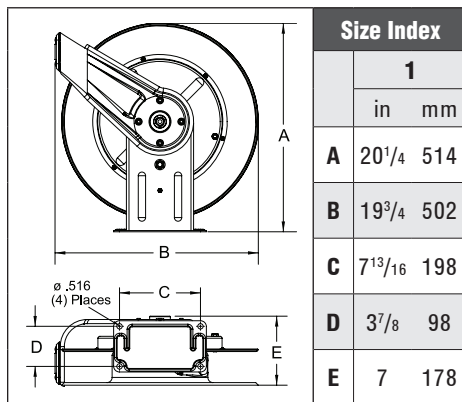

New Product Announcement | Series UR

DEF Dispensing Reels Series UR

Reelcraft introduces its DEF dispensing line of spring retractable hose reels. Designed to aide in the dispensing of Diesel Emissions Fluid (DEF) for late model diesel engines, these reels are an integral part in emerging DEF service stations in marinas, truck stops and garages.

Benefits

- **Corrosion Resistant** - Internal fluid path parts are made from 304L grade stainless steel and features Viton o-rings. Carbon steel parts receive a uniform polyester powder coat prior to assembly.
- **Integration** - We offer National Pipe Thread fittings as well as British Parallel to ensure that the reel will integrate with other components of your DEF system such as, nozzles, pumps and meters.

- Designed for dispensing DEF or Diesel Emissions Fluid (AUS32, Aqueous Urea Solution)
- Gasketed spring case
- Goodyear DEF dispensing hose and adjustable bumper included (on models with hose)
- Viton® o-rings
- 316 stainless shaft and Super Swivel®
- Reels constructed from industrial grade carbon steel or 304L stainless steel (optional)
- High quality stainless steel hose ferrules