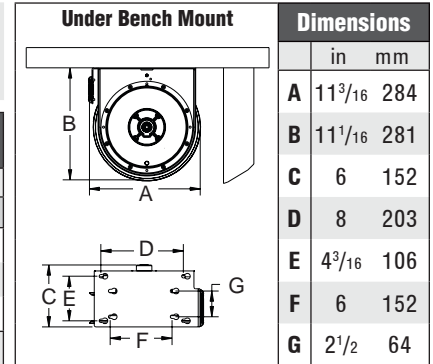

NEW!

S602805 -
Optional guide
arm accessory

B3425 OLP

Additional Series 3000 Models

Cord Reels - Page 27

Model with hose & bumper	Shipping Weight		Hose I.D.		Hose O.D.		Hose Length		Max Pressure	NPT(M) Hose Outlet	NPT(F) Reel Inlet	NPT(F) Reel Outlet	
	lbs	kg	in	mm	in	mm	ft	m					psi
Low Pressure Air / Water Hose Reels Maximum temperature 150 °F (65 °C)													
B3425 OLP	18	8.2	1/4	6	.475	12	25	7.6	300	21	1/4	3/8	3/8
B3620 OLP	18	8.2	3/8	10	.600	15	20	6.1	300	21	1/4	3/8	3/8
S602805	1.1	0.5	Optional guide arm accessory for multiple adjustment positions										

Low pressure reels supplied with PVC hose.

Premium Duty Spring Retractable Reels

Series 4000 - Air/Water - 1/4", 3/8" I.D.

- Compact for a wide range of applications with critical space requirements
- Guide arm adjusts to two positions
- Inlet hose is plumbed into the base to eliminate the risk of stress on the swivel
- The reliable speed latch allows for positive locking of the spool in two positions per rotation

Model with hose & bumper	Shipping Weight		Hose I.D.		Hose O.D.		Hose Length		*Max Pressure	NPT(M) Hose Outlet	NPT(F) Reel Inlet	NPT(F) Reel Outlet	
	lbs	kg	in	mm	in	mm	ft	m					psi
Low Pressure Air/Water Reels Maximum Temperature 150 °F (65 °C)													
4420 OLP	18	8	1/4	6	.475	12	20	6	300	21	1/4	3/8	1/4
4425 OLP	19	9	1/4	6	.475	12	25	8	300	21	1/4	3/8	1/4
4435 OLP	19	9	1/4	6	.475	12	35	11	300	21	1/4	3/8	1/4
4625 OLP ★	20	9	3/8	10	.600	15	25	8	300	21	1/4	3/8	1/4

Pivot Bases & Swing Brackets

See page 39

Model without hose & bumper	Shipping Weight		Hose Capacity			Max Pressure	NPT(F) Reel Inlet	NPT(F) Reel Outlet				
	lbs	kg	I.D.	O.D.	Length							
	in	mm	in	mm	ft	m	psi	bar	in	in		
Low Pressure Air/Water Reels Maximum Temperature 210 °F (99 °C)												
4400 OLP	17	8	1/4	6	.475	12	35	11	500	35	3/8	1/4
4600 OLP	17	8	3/8	10	.600	15	25	8	500	35	3/8	1/4