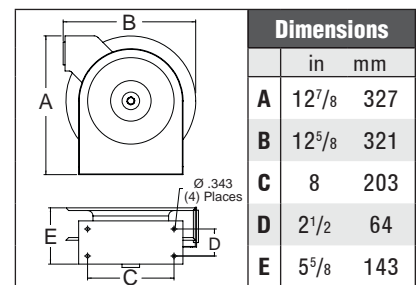

4625 OLP

Interactive Reel Catalog

Visit reelcraft.com/catalog for complete product specifications, available parts, and accessories.

Pivot Bases & Swing Brackets

See page 39

Model without hose & bumper	Shipping Weight		Hose Capacity			Max Pressure	NPT(F) Reel Inlet	NPT(F) Reel Outlet				
	lbs	kg	I.D.	O.D.	Length							
	in	mm	in	mm	ft	m	psi	bar	in	in		
Low Pressure Air/Water Reels Maximum Temperature 210 °F (99 °C)												
4400 OLP	17	8	1/4	6	.475	12	35	11	500	35	3/8	1/4
4600 OLP	17	8	3/8	10	.600	15	25	8	500	35	3/8	1/4