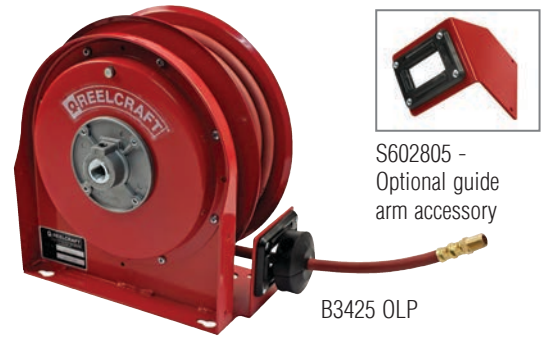

Premium Duty Spring Retractable Hose Reels

Series 3000 - Air/Water - 1/4", 3/8" I.D.

- Ultra-compact for a wide range of bench mount or mobile applications with critical space requirements
- Compact size - reel easily fits within a 1 ft. x 1 ft. space
- Multiple slotted mounting holes to accommodate many configurations
- All steel components are individually powder coated to virtually eliminate corrosion

NEW!

S602805 -
Optional guide
arm accessory

B3425 OLP

Additional Series 3000 Models

Cord Reels - Page 27

Model with hose & bumper	Shipping Weight		Hose I.D.		Hose O.D.		Hose Length		Max Pressure	NPT(M) Hose Outlet	NPT(F) Reel Inlet	NPT(F) Reel Outlet	
	lbs	kg	in	mm	in	mm	ft	m					psi
Low Pressure Air / Water Hose Reels Maximum temperature 150 °F (65 °C)													
B3425 OLP	18	8.2	1/4	6	.475	12	25	7.6	300	21	1/4	3/8	3/8
B3620 OLP	18	8.2	3/8	10	.600	15	20	6.1	300	21	1/4	3/8	3/8
S602805	1.1	0.5	Optional guide arm accessory for multiple adjustment positions										

Low pressure reels supplied with PVC hose.

Premium Duty Spring Retractable Reels

Series 4000 - Air/Water - 1/4", 3/8" I.D.

- Compact for a wide range of applications with critical space requirements
- Guide arm adjusts to two positions
- Inlet hose is plumbed into the base to eliminate the risk of stress on the swivel
- The reliable speed latch allows for positive locking of the spool in two positions per rotation

4625 OLP

Additional Series 4000 Models

Cord Reels - Page 27-30

Series 4000 reels include a speed latch mechanism that uses a cam and disc for quiet operation.

Models with a ★ icon are our most popular models.