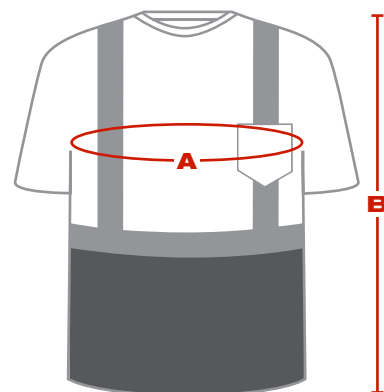

PROTECTIVE INDUSTRIAL PRODUCTS, INC. | BRINGING THE BEST OF THE WORLD TO YOU®

AMERICAS: (800) 262-5755 • (518) 861-0133 | EUROPE: +34-96182-41-48 | AMEA: (ASIA, MIDDLE EAST, AFRICA) 852-2475-9228 | www.pipglobal.com

This document and the information contained herein is the property of Protective Industrial Products, Inc. (PIP) and may not be used or reproduced without permission. Product users should conduct all appropriate testing or other evaluations to determine the suitability of PIP products for a particular purpose or use within a particular environment. PIP DISCLAIMS ALL WARRANTIES OTHER THAN AS EXPRESSLY PROVIDED.