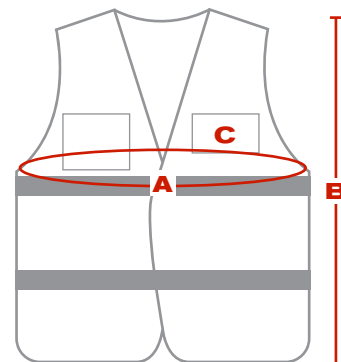

CARE INSTRUCTIONS

Hand wash in cold water. Do not bleach. Air dry.

TECHNICAL DATA

MATERIAL	65% Polyester / 35% Cotton	
CONSTRUCTION	Main Fabric: 235g/m2 poly/cotton Accessories: 1" reflective tape	
COLOR	<ul style="list-style-type: none"> ■ Purple (300-2501) ■ Black (300-2502) ■ Dark Blue (300-2503) ■ Royal Blue (300-2504) ■ Kelly Green (300-2505) ■ Tan (300-2506) ■ Orange (300-2507) ■ Red (300-2508) 	<ul style="list-style-type: none"> ■ Light Blue (300-2509) ■ Yellow (300-2510) ■ White (300-2511) ■ Hi-Vis Orange (300-2512)* ■ Hi-Vis Lime Yellow (300-2513)* ■ Forest Green (300-2514) ■ Gray (300-2515) <p>*Hi-Vis colored vests are 100% polyester</p>
SIZES	M/XL, 2X/3X, 4X/5X	
PACKAGING	1 per poly bag, 5 per inner pack, 25 per case	
CASE	20.5" x 14.2" x 6.7" / 52cm x 36cm x 17cm	
CASE WEIGHT	8.8 lbs / 4.0 kg	
COO	China	

barcodes on next page

DIMENSIONS (in/cm)

	M/XL	2X/3X	4X/5X
A	39.8 / 101	42.1 / 107	46 / 117
B	24 / 61	24.8 / 63	25.8 / 65.5
C	4 1/4" (W) x 3 1/4" (H)		

Back ID Pocket: 11" (W) x 4 1/4" (H)

SPECIFICATION SHEET