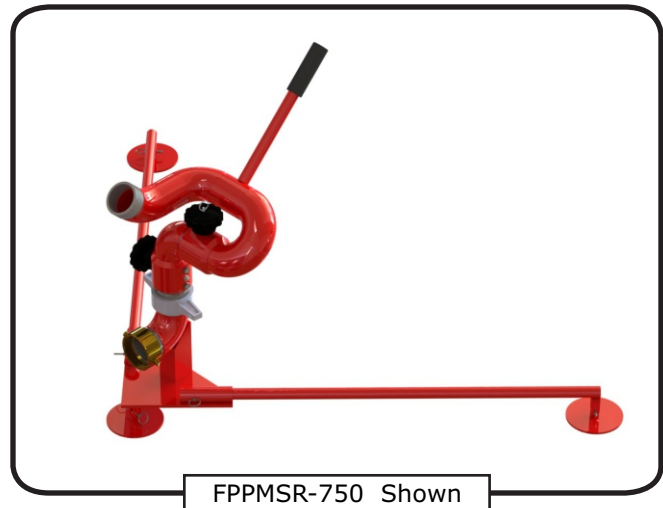

**SPECIFICATIONS**

Potter Roemer/ Fire Pro® portable monitors are versatile performers, either on the apparatus or in a portable mode. They feature quick “long handle” swivel detachment from the apparatus on the portable base and two “slip in” stabilizing legs with no-skid neoprene pads. The balanced flow single waterway design and precision machining on swivel joints reduces friction loss while improving stream and distance, and ensures ease of operation at all pressure/ flow ranges. Carbon Steel construction with 304 stainless steel swivels. Standard red polyester powder coating inside and out protect against corrosion. Type 304 stainless steel ball bearings in joints ensure easy movement and reliable operation.

**REGULARLY FURNISHED**

- 2-1/2" Waterway
- Seamless carbon or stainless steel construction
- Stabilizing legs with no-skid neoprene pads
- Zerk fitting for lubrication
- Low friction loss
- 90° horizontal and 90° vertical travel
- 750 GPM (2839 lpm)

MODEL	INLET In (mm)	OUTLET In (mm)	WEIGHT Lbs (kg)
FPPM-750M	2-1/2" (38)	1-1/2" (38)	22 (10)
FPPMSR-750	2-1/2" (38)	1-1/2" (38)	22 (10)

**PRODUCT OPTIONS**

- Drainage Provisions
- Gauge and Guard
- Metric Flanges
- Parallel Handle
- Shut Off Valve
- Steering Wheel Handle