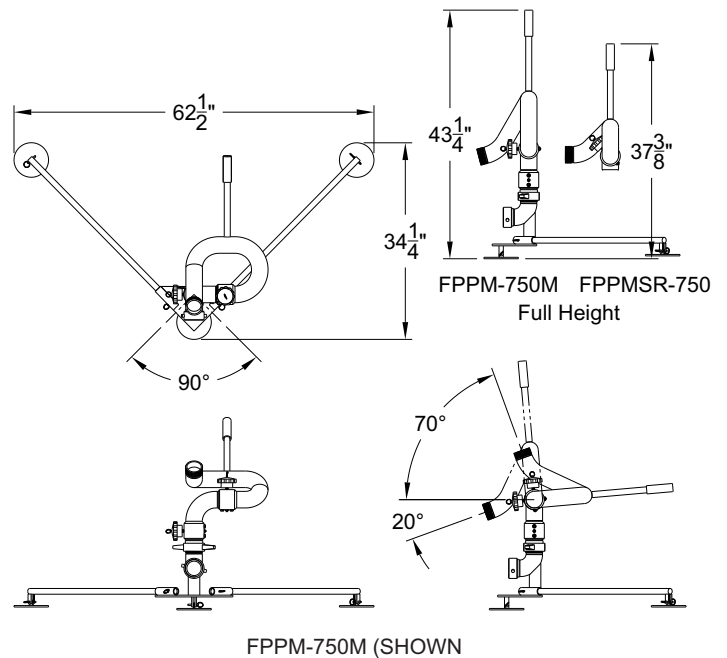

FINISHES:

- ☐ Customer Colors _____ (Specify)

WARNING: Cancer and Reproductive Harm - www.P65Warnings.ca.gov

Call Potter Roemer - Fire Pro for current listings and approvals. Dimensions are subject to manufacture's tolerance and may change without notice. Potter Roemer - Fire Pro assumes no responsibility for use of void or superceded data. Please visit potterroemer.com for most current specifications FPPM-750 Revised:09/04/18	MEMBERSHIP	POTTER ROEMER/FIRE PRO Headquarters: P.O. Box 3527 City of Industry, CA 91744 U.S.A. Los Angeles Area 800-366-3473 626-855-4890 Also in: New York (800) 526-4592 Chicago (800) 547-3473 Atlanta (800) 762-0542 Miami (866) 961-3473 Dallas (866) 644-3473 www.potterroemer.com