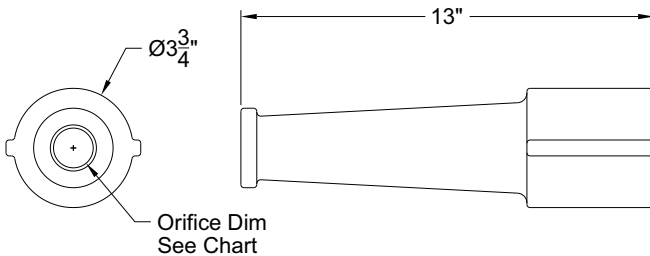

**SPECIFICATIONS**

Potter Roemer/ Fire Pro® smooth bore nozzles convey water at maximum reach and with the best overall straight stream quality.

-13, -11 & -9 (Shown)

**REGULARLY FURNISHED**

- Anodized aluminum

MODEL	INLET In (mm)	ORIFICE In (mm)	GPM (lpm)
FP10425-1	2-1/2" (64)	1/2" (13)	73 (276)
FP10425-2	2-1/2" (64)	5/8" (16)	114 (432)
FP10425-3	2-1/2" (64)	3/4" (19)	164 (621)
FP10425-4	2-1/2" (64)	7/8" (22)	223 (844)
FP10425-5	2-1/2" (64)	1" (25)	291 (1102)
FP10425-6	2-1/2" (64)	1-1/8" (29)	368 (1393)
FP10425-7	2-1/2" (64)	1-1/4" (32)	455 (1722)
FP10425-8	2-1/2" (64)	1-3/8" (35)	550 (2082)
FP10425-9	2-1/2" (64)	1-1/2" (38)	655 (2479)
FP10425-10	2-1/2" (64)	1-5/8" (41)	769 (2911)
FP10425-11	2-1/2" (64)	1-3/4" (44)	892 (3377)
FP10425-12	2-1/2" (64)	1-7/8" (48)	1024 (3876)
FP10425-13	2-1/2" (64)	2" (51)	1165 (4410)