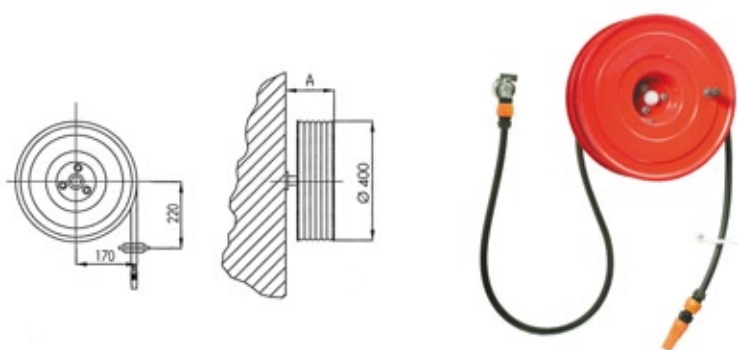

NOHA EASY IS SUPPLIED WITH:

- PVC hose reel
- Wall-mounting bracket
- Black hose
- Adjustable, jet/spray/shut-off brass nozzle
- 3/4" BSP brass coupling for connecting to water tap
- NOHA installation and maintenance instructions

Model	Hose length in metres	Dimensions in mm	Order number
Easy	13 mm 20+2	Ø x A 330 x 135	281905

• NOHA VILLA

NOHA VILLA

Hose reel is excellent for fire fighting as well as car washing and garden watering. 26,5 meters of 13 mm hose covers the needs of most private homes. The hose reel can easily be disconnected for storing indoors. It can easily be connected indoors as well. You then have an extra fire hose in case of fire.

NOHA VILLA IS SUPPLIED WITH:

- PVC hose reel with water supply through centre of reel
- Wall-mounting bracket
- Adjustable jet/spray/shut-off nozzle, with quick coupling
- Black hose
- Supply hose with quick coupling for connecting to water tap
- Rewind handle fitted to front disc
- NOHA installation and maintenance instructions

Model	Hose length in metres	Dimensions in mm	Order number
Villa	13 mm 26,5	Ø x A 400 x 160	155002