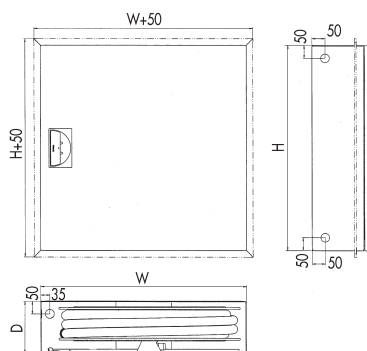

• NOHA MODEL 3 SST P

NOHA FIRE HOSE REEL AND CABINET FOR WALL-MOUNTING OR RECESS-MOUNTING, POWDER COATED STAINLESS STEEL

Hose reel mounted on the door which opens 180°. The reel can easily be removed from the cabinet to facilitate the installation.

For use in swimming facilities or other corrosive environment.

NOHA MODEL 3 SST P IS CE-MARKED ACCORDING TO EN671-1 AND SUPPLIED WITH:

- Hose reel with side discs in stainless steel powder coated RAL 3001 red gloss 15
- 1" manual stop valve
- NOHA quick-change coupling system on reel outlet
- NOHA jet/spray/shut-off nozzle
- NOHA special black hose, designed to standard EN694 for fire hose reels
- NOHA special supply hose
- Centre parts made of brass
- Adjustable brake
- Hinges on right hand side
- Cabinet in stainless steel powder coated RAL 9010 white gloss 15
- NOHA door catch/release handle
- Removable back wall, made of galvanized steel; can be used as a mounting template
- Ø35 mm knockouts for inlet pipework on 3 sides
- Door sign in accordance with Council Directive 92/58/EEC
- NOHA installation instructions

Model	Hose length in metres		Dimensions in mm W x H x D	Order number
	19 mm	25 mm		
3 SST P	20		795 x 795 x 110	555270
3 SST P	25		795 x 795 x 110	555271
3 SST P	30		795 x 795 x 110	555272
3 SST P		20	795 x 795 x 200	555273
3 SST P		25	795 x 795 x 200	555274
3 SST P		30	795 x 795 x 200	555275
3 SST P	20		695 x 695 x 110	555276
3 SST P	25		695 x 695 x 160	555277
3 SST P	30		695 x 695 x 160	555278
3 SST P		20	695 x 695 x 285	560189
3 SST P		25	695 x 695 x 285	560190
3 SST P		30	695 x 695 x 285	560191
Trim frame SST P for recess mounting			695 x 695	560192
			795 x 795	560193