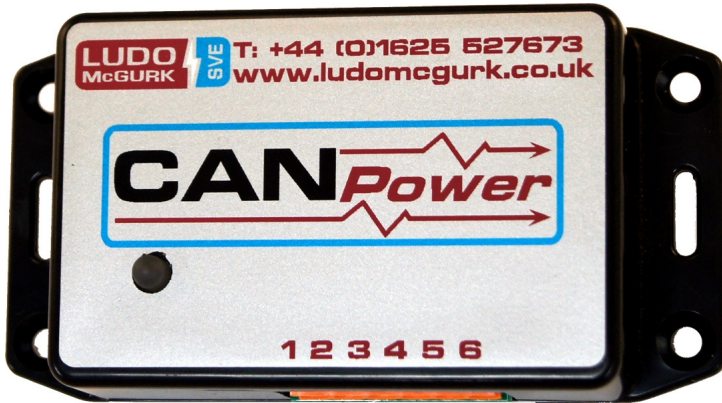

# CHARGE DIVIDER 1

AUTOMATIC SPLIT CHARGING/CHARGE DIVIDING UNIT

MODEL 092-2000-XX

EXTENDABLE FROM 2 TO 32 BATTERIES - ALL INDIVIDUALLY CONTROLLED

BATTERY PRIORITISATION TO PROTECT AGAINST SYSTEM OVERLOAD

INTELLIGENT AUTOMATIC EMERGENCY START

VERY LOW POWER CONSUMPTION

AVAILABLE FOR 12 OR 24 VOLTS

EASY TO INSTALL

**A member of the CANpower family, this unit can be installed as a stand-alone component, or can be connected to other CANpower units by CAN bus to run in tandem with them.**

**Easy to install standard unit comes with default settings, which will suit most applications. Fully installer programmable with very simple free software through the optional interface unit.**

POWER CONTACTOR 200A

POWER CONTACTOR 125A

POWER CONTACTOR 80A

This advanced digital charge divider system will control alternator output to between 2 and 32 separate battery systems by simple addition of node controller units to its CAN bus. Easy to install and fully installer programmable with very user-friendly software through the optional interface unit. Standard unit comes with default settings.