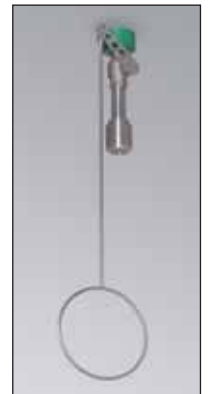

- ◆ Wall mounting
- ◆ Water connection 1" inner thread
- ◆ Chrome-plated brass valve, tubes galvanized and powder-coated
- ◆ Shower head made from plastic
- ◆ Operated by pull rod

Article No. B81-3020-C

ND 121 1006 / B81-3021-C:

- ◆ As ND 121 2006, but made completely from stainless steel

EMERGENCY BODY SHOWERS - CEILING-MOUNTED

ND 121 2007 / B81-3030-C:

- ◆ Ceiling mounting
- ◆ Water connection 1" inner thread
- ◆ Chrome-plated brass valve, tubes galvanized
- ◆ Shower head made from plastic
- ◆ Operated by pull rod