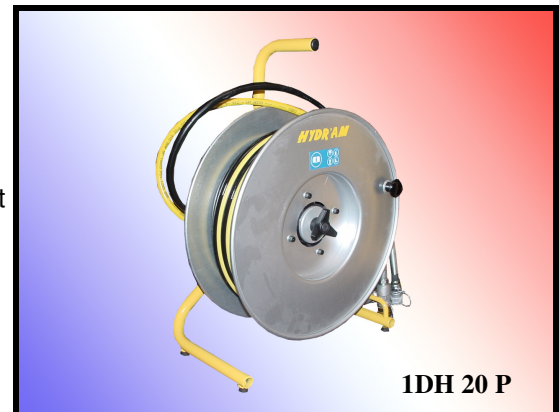

# Portable Hydraulic Hose Reels

MADE IN FRANCE

▼ Single 1 DH and Double 2 DH Hydraulic Hose reels

2DH 20 P

Hydraulic hoses  
and hoses reels  
for supplying  
**HYDR'AM**<sup>®</sup>  
tools.

## DESCRIPTION

- Single or double reels fitted with paired thermoplastic hoses. Black for supply and red or blue for the return, with spring loaded end protectors.
- Hoses fitted with HP quick action anti-pollution male/female couplers with automatic locking and protective stoppers.
- Relief valve on coupler end
- Hose operating pressure 700 bar
- Hose bursting pressure 2800 bar, safety coefficient: 4/1
- Rotary seal 700 bar
- Blocking system for hub and hose guide
- Anodised aluminium flanges
- Manual rewind
- Single chassis (1 DH) or double (2 DH) or on hydraulic unit chassis. Lateral (F) or front (T) mounting
- Exists also with a length of 10 meters

1DH 20 P

## CHARACTERISTICS

Model	1 DH 15P	1 DH 20P	1DH 25P	2 DH 15P	2 DH 20P	2 DH 25P
Operating pressure	700 bar	700 bar	700 bar	700 bar	700 bar	700 bar
Hydraulic fluid	Total ZS 32	Total ZS 32	Total ZS 32	Total ZS 32	Total ZS 32	Total ZS 32
Dimensions	462x262x562	462x262x562	462x262x562	540x380x545	540x380x545	540x380x545
Weight (portable)	18 kg	20 kg	22 kg	30,6 kg	34,6 kg	38,6 kg