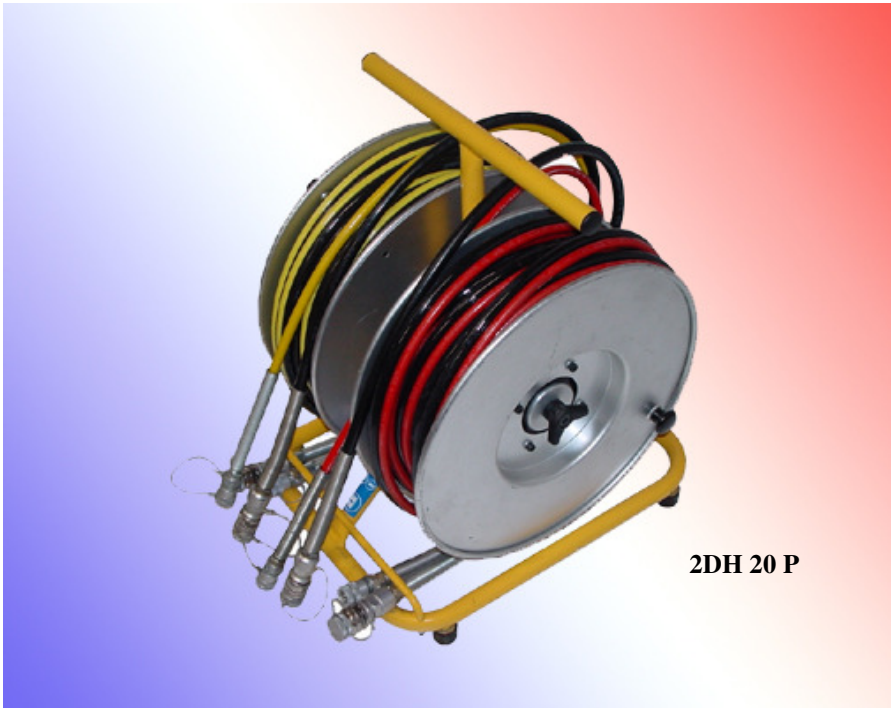

# Portable Hydraulic Hose Reels

MADE IN FRANCE

▼ Single 1 DH and Double 2 DH Hydraulic Hose reels

2DH 20 P

Hydraulic hoses  
and hoses reels  
for supplying  
**HYDR'AM**<sup>®</sup>  
tools.

## DESCRIPTION

- Single or double reels fitted with paired thermoplastic hoses. Black for supply and red or blue for the return, with spring loaded end protectors.
- Hoses fitted with HP quick action anti-pollution male/female couplers with automatic locking and protective stoppers.
- Relief valve on coupler end
- Hose operating pressure 700 bar
- Hose bursting pressure 2800 bar, safety coefficient: 4/1
- Rotary seal 700 bar
- Blocking system for hub and hose guide
- Anodised aluminium flanges
- Manual rewind
- Single chassis (1 DH) or double (2 DH) or on hydraulic unit chassis. Lateral (F) or front (T) mounting
- Exists also with a length of 10 meters

## CHARACTERISTICS

Model	1 DH 15P	1 DH 20P	1DH 25P	2 DH 15P	2 DH 20P	2 DH 25P
Operating pressure	700 bar	700 bar	700 bar	700 bar	700 bar	700 bar
Hydraulic fluid	Total ZS 32	Total ZS 32	Total ZS 32	Total ZS 32	Total ZS 32	Total ZS 32
Dimensions	462x262x562	462x262x562	462x262x562	540x380x545	540x380x545	540x380x545
Weight (portable)	18 kg	20 kg	22 kg	30,6 kg	34,6 kg	38,6 kg

Powerful, Lightweight and Reliable in Rescue Operations