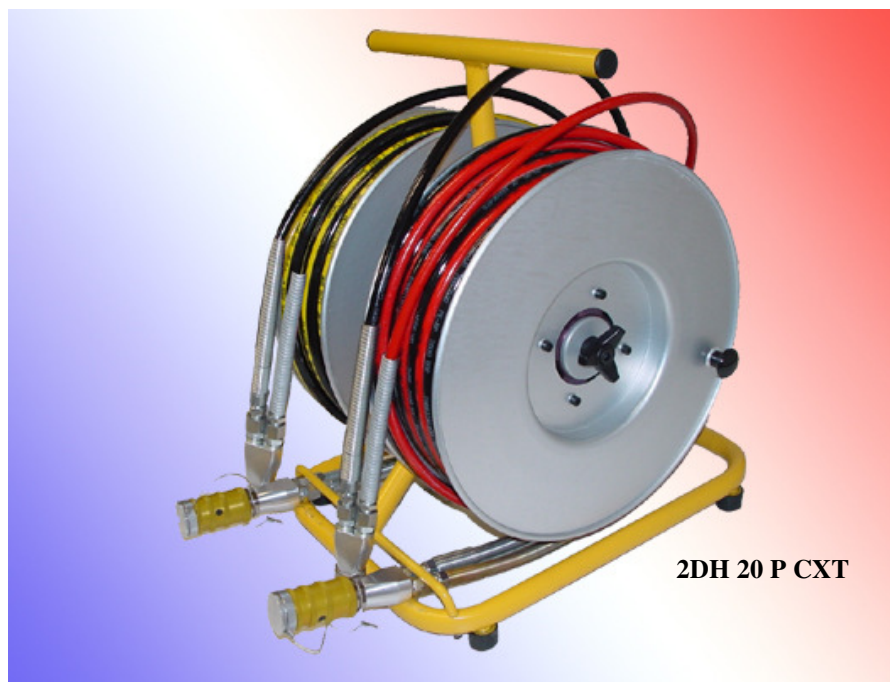

# Portable Hydraulic Hose Reels

MADE IN FRANCE

▼ Single 1 DH and Double 2 DH Hydraulic Hose reels

2DH 20 P CXT

Hydraulic hoses  
and hoses reels  
for supplying  
**HYDR'AM**<sup>®</sup>  
tools.

## DESCRIPTION

- Single or double reels fitted with paired thermoplastic hoses. Black for supply and red or blue for the return, with spring loaded end protectors.
- Hoses fitted with **mono swivelling coupling** and protective stoppers.
- Relief valve on coupler end
- Hose operating pressure 700 bar
- Hose bursting pressure 2800 bar, safety coefficient: 4/1
- Rotary seal 700 bar
- Blocking system for hub and hose guide
- Anodised aluminium flanges
- Manual rewind
- Single chassis (1 DH) or double (2 DH) or on hydraulic unit chassis. Lateral (F) or front (T) mounting
- Exists also with a length of 10 meters

## CHARACTERISTICS

Model	1 DH 15P CXT	1 DH 20P CXT	1DH 25P CXT	2 DH 15P CXT	2 DH 20P CXT	2 DH 25P CXT
Operating pressure	700 bar	700 bar	700 bar	700 bar	700 bar	700 bar
Hydraulic fluid	Total ZS 32	Total ZS 32	Total ZS 32	Total ZS 32	Total ZS 32	Total ZS 32
Dimensions	462x262x562	462x262x562	462x262x562	540x380x545	540x380x545	540x380x545
Weight (portable)	18 kg	20 kg	22 kg	30,6 kg	34,6 kg	38,6 kg