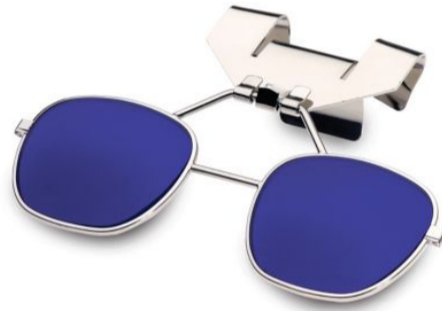

SAFETY EYEWEAR

# Uvex® 880 Series Klip Lifts For Hard Hats

Uvex 880 Series Klip Lifts for Hard Hats

## Overview

Feedback

**Fits onto hard hat or bump cap brims: and worn in conjunction with existing protective eyewear.**

**The Uvex 880 Series Klip Lifts for hard hat visors offer fast and convenient vision enhancement for a wide range of industries. Whether you work in steelmaking: welding and cutting facilities: foundries or glassmaking operations: you will appreciate the convenience of the flip-up feature. These lenses can be quickly flipped down for observing a melt or a weld: and flipped back up again when not needed. Movement through a full 180° arc is possible: allowing the filter lenses to be raised or moved completely out of your line of vision.**

### Features & Benefits:

- Fit onto hard hat or bump cap brims
- Worn in conjunction with existing protective eyewear
- Quickly flip down to enhance vision: then flip up when not needed
- Integral spring clip holds 880 Series securely – without screws: fasteners or tools
- Available with half or full lenses in green welding shades 4: 5: 6: 8: cobalt blue shades 3: 4: 6: 8: and green glare reducing shade 3