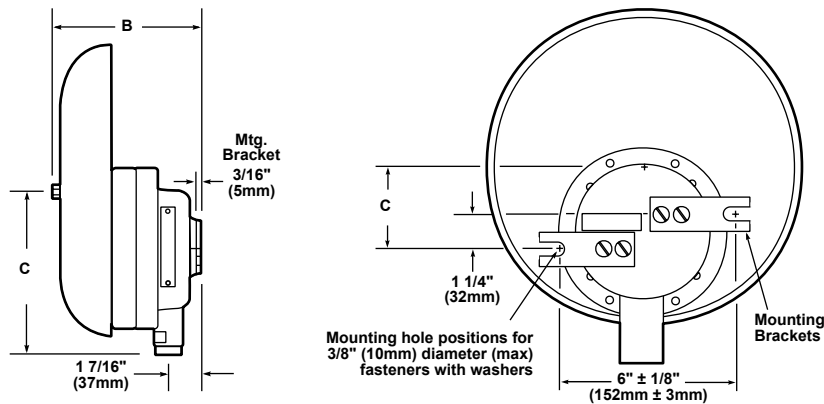

#### Features and Specifications

- 6", 8" and 10" gong sizes
- Completely assembled
- Suitable for use in indoor applications
- Corrosion resistant gray epoxy finish
- Mounts directly on any solid surface
- Low power draw for efficient operation over long runs
- Adjustment free self-compensating solenoid plunger
- Wire leads and sealing fitting for connection to 3/4" conduit
- UL listed for Class I, Divisions 1 and 2, Groups B, C and D; Class II, Divisions 1 and 2, Groups E, F and G; Class III

#### Ordering Information

Description	Cat. No.	Operating Voltage	Amps	Gong Size	Color	dB at 1m/10ft.
DC Fire Alarm	439DEX-6AW	20-24V DC	0.240 A	6" (152mm)	Gray	93/83
	439DEX-6AW-R	20-24V DC	0.240 A	6" (152mm)	Red	93/83
	439DEX-8AW	20-24V DC	0.240 A	8" (203mm)	Gray	96/86
	439DEX-8AW-R	20-24V DC	0.240 A	8" (203mm)	Red	96/86
	439DEX-10AW	20-24V DC	0.240 A	10" (254mm)	Gray	99/89
	439DEX-10AW-R	20-24V DC	0.240 A	10" (254mm)	Red	99/89

#### Weights and Dimensions

Cat. No.	Approx. Shipping Weight (lb.)	Gong Size	Dimensions		
			A	B	C
439DEX-6AW	7.2	6" (152mm)	4 1/16" (103mm)	4 13/16" (122mm)	5/8" (16mm)
439DEX-6AW-R	7.2	6" (152mm)	4 1/16" (103mm)	4 13/16" (122mm)	5/8" (16mm)
439DEX-8AW	12.0	8" (203mm)	5 1/16" (129mm)	5 1/4" (133mm)	1 5/8" (41mm)
439DEX-8AW-R	12.0	8" (203mm)	5 1/16" (129mm)	5 1/4" (133mm)	1 5/8" (41mm)
439DEX-10AW	11.1	10" (254mm)	6 1/16" (154mm)	5 3/8" (137mm)	2 5/8" (67mm)
439DEX-10AW-R	11.1	10" (254mm)	6 1/16" (154mm)	5 3/8" (137mm)	2 5/8" (67mm)

Mounts to any solid surface using 3/8" (10mm) fasteners. Units fitted with a sealing fitting for 3/4" (19mm) conduit and wire leads for power connections.