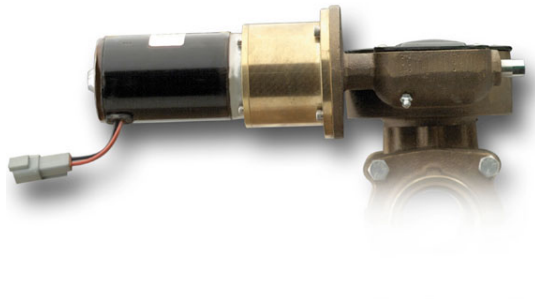

Style 8840

Warr

Type Heavy-Duty

Material Brass

Brand Swing-Out

Length 4" (102 mm)

Water 3 1/2" (89 mm)

4" Swing-Out Valve (Body Only)

STYLE 8840

Electric Actuator

Air Actuator with Air Control Valves