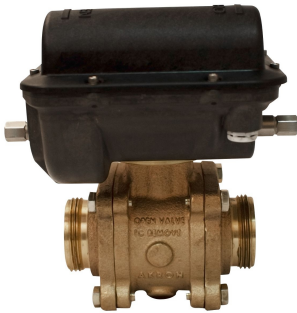

Style	8615
Warranty	
Type	Apparatus
Material	Brass
Brand	Swing-Out
Length	2-1/4" (57 mm)
Water	1-1/2" (38 mm)
Volts	12 V DC or 24 V DC

# 1.5" Generation II Swing-Out Valve (Body Only) with stainless ball

STYLE 8615

Stainless Steel Ball

Shown with optional manual override handwheel

Shown with optional manual override handwheel